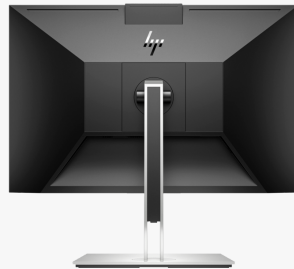

HP E27m G4 QHD USB-C Conferencing Monitor

Featuring

Get Comfortable. Be Productive.

Work effortlessly with 4-way ergonomics and comfortably view your work on a 27-inch diagonal QHD screen that reduces blue light with HP Eye Ease.

Only share when you want to

Push the webcam down for worry-free privacy.

Crystal Clear Audio

Speakers that deliver crystal-clear audio straight to you.

Expand your View

Daisy chain or run two monitors via DisplayPort™.⁴

Environmentally Aware. Responsibly Made.

This monitor's plastics consist 90% recycled materials and its recyclable packaging is 100% sustainably sourced.^{5,6}

Enhanced Viewing Comfort

HP Eye Ease keeps you comfortable by reducing blue light.

More Ports. More Flexibility.

Packed with ports including HDMI, DisplayPort™, USB-C® plus four USB ports.¹

Personalized and Protected

Personalize settings and dim the screen upon unauthorized disconnection.³

Remote Management Reimagined

Manage deployment, asset tracking and monitor settings remotely.⁷

Dependable Internet Connectivity

RJ-45 port for stable internet connection and remote IT manageability.⁷

3-year Limited Warranty

Get peace of mind with a 3-year warranty.