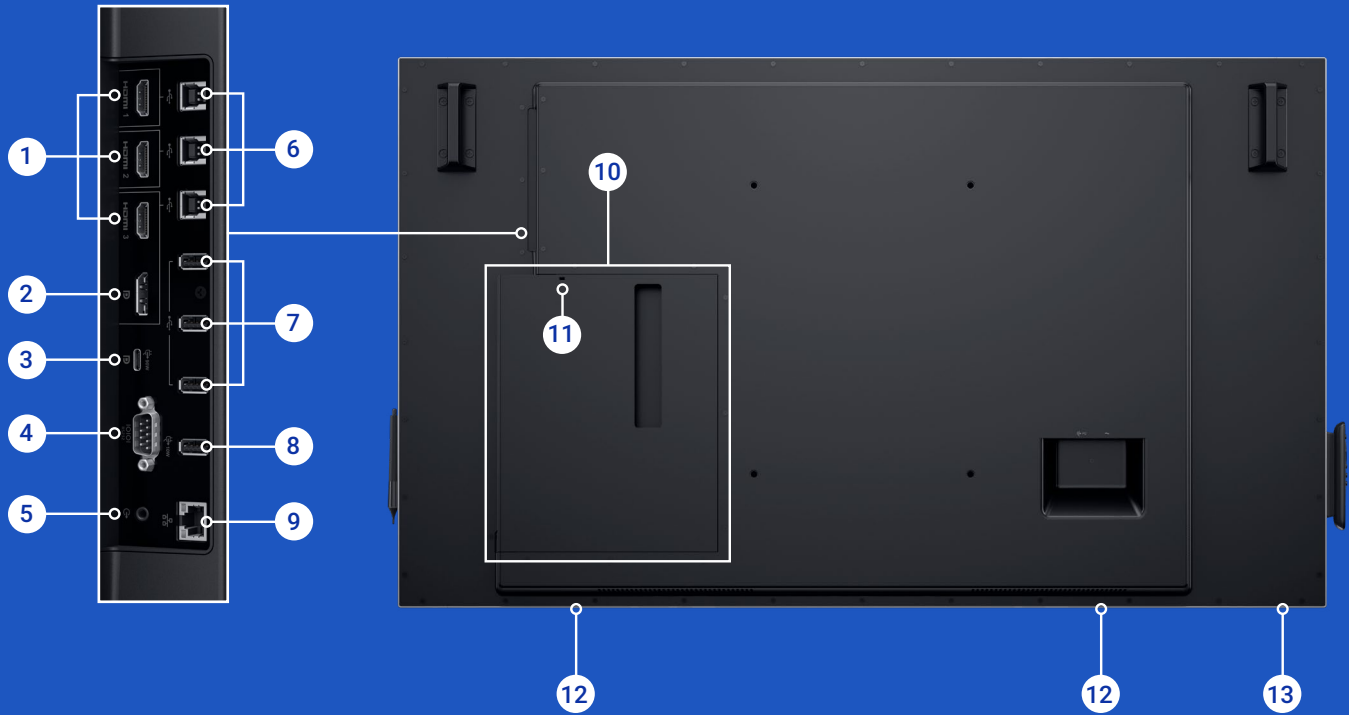

Ports & Slots

- **1** HDMI
- **2** DisplayPort
- **3** USB Type-C / DisplayPort
- **4** RS232
- **5** Audio line-out¹
- **6** USB 3.1 upstream
- **7** USB 3.1 downstream

- **8** USB charging port
- **9** RJ45
- **10** OptiPlex holder
- **11** Security lock slot
- **12** Speakers
- **13** Power on/off button

¹ The audio line-out port does not support headphones.