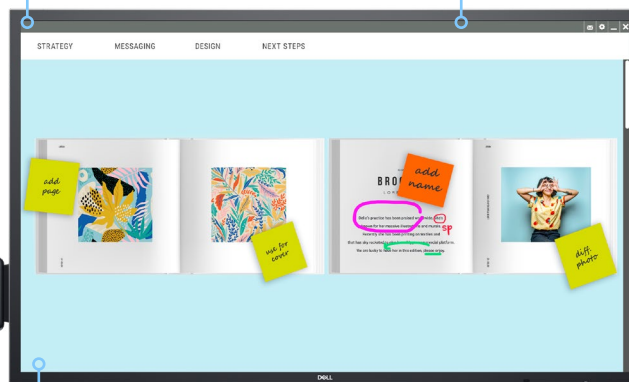

Connect to productivity

Make your monitor a productivity hub with extensive connectivity options including HDMI, DP and USB-C (with up to 90W of power delivery) that delivers power, audio and video — all in one clutter-free setup.

Striking presentations

No matter where you stand or sit, see consistent colors across the screen thanks to the wide viewing angle enabled by In-Plane Switching (IPS) technology.

Clearly captivating

Experience exceptionally sharp 4K images and text with monitor scaling technology. ComfortView and anti-glare, anti-smudge coatings deliver greater legibility and a better extended viewing experience.

Instant engagement

With InGlass™ 20-point touch capability, multiple users can interact with the screen at the same time.

Write in style

Mimicking a more natural writing tool, the dual-tip stylus has an ergonomic, easy-grip design, a fine writing tip and a precise eraser. It also magnetically attaches to the side of the display, so it's never misplaced.

Collaboration at your fingertips

Annotate with your fingers and erase with the palm of your hand. Palm rejection allows users to rest their hands naturally onscreen without unwanted marks.

Exclusive Dell Screen Drop

Improve reachability for users of different heights using Dell Screen Drop.¹

Exclusive Dell Screen Drop

Improve reachability for users working from different heights.

Environmental standards

ENERGY STAR® and EPEAT® (Silver).

Seamless integration with Dell Meeting Space Solutions

This interactive touch monitor has been tested and validated to work with complete conference room ecosystems that include high quality audio, video and room control, powered by OptiPlex Micro.

▶ [Click the image or here to play the Dell 55 4K Interactive Touch Monitor - P5524QT video.](#)