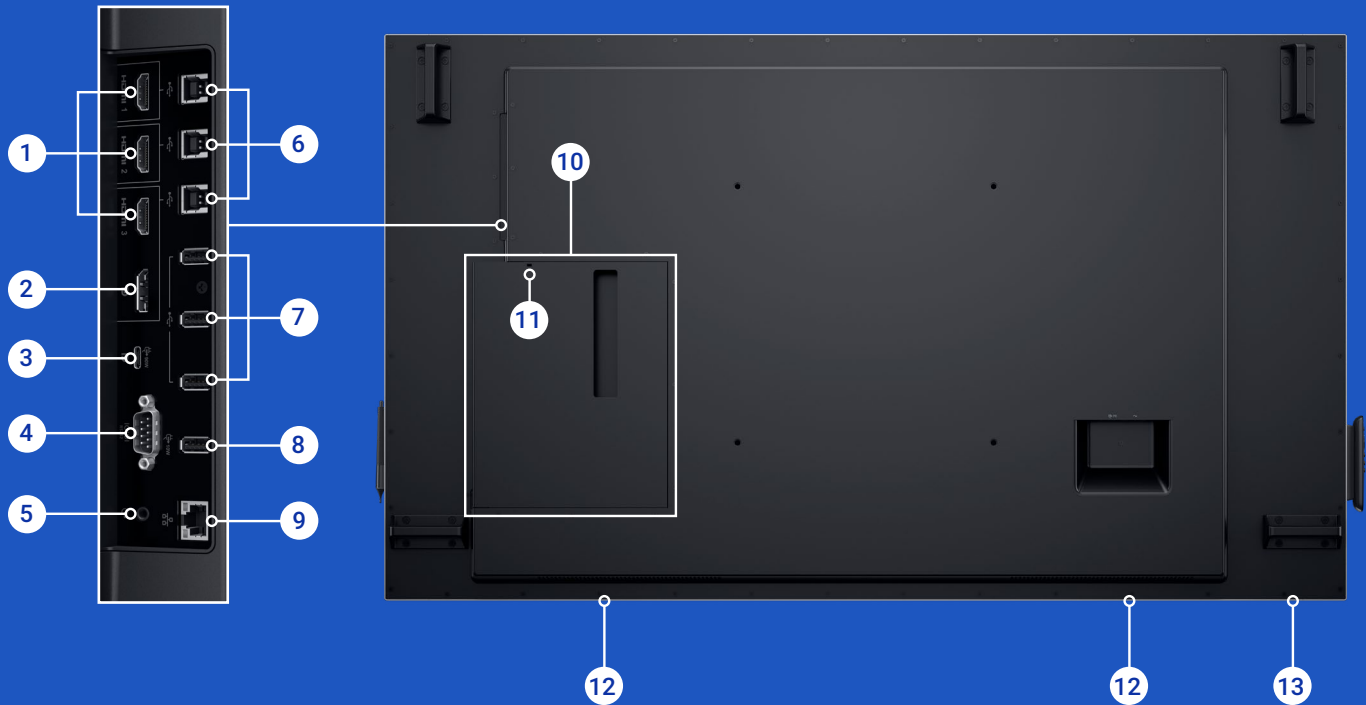

Ports & Slots

- **1** HDMI (3)
- **2** DisplayPort
- **3** USB Type-C / DisplayPort
- **4** RS232
- **5** Audio line-out¹
- **6** USB 3.1 upstream (3)
- **7** USB 3.1 downstream (3)

- **8** USB charging port
- **9** RJ45
- **10** OptiPlex holder
- **11** Security lock slot
- **12** Speakers
- **13** Power on/off button

¹ The audio line-out port does not support headphones.