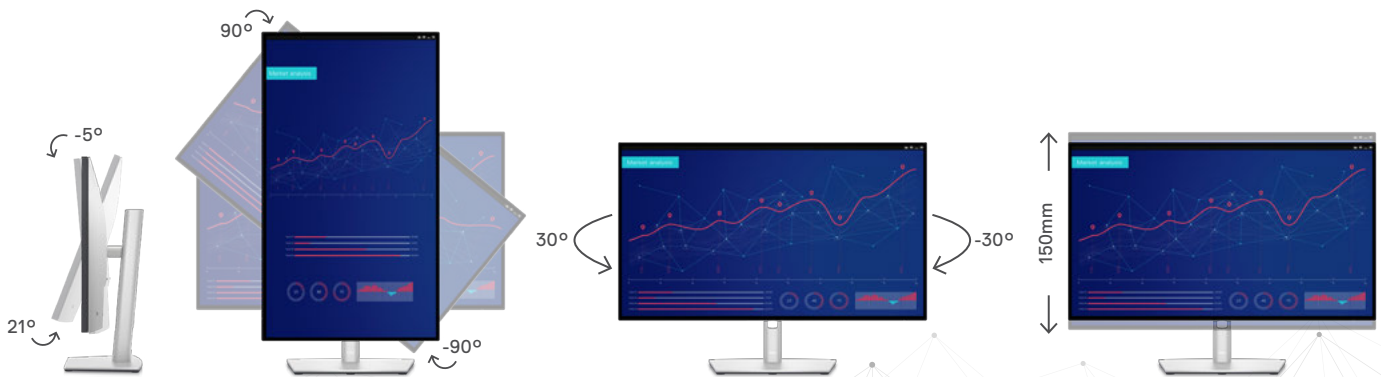

U2723QE, U3223QE

A step forward in design

Crafted with a premium platinum silver finish, these stylish Dell UltraSharp monitors shine in both home and office environments.

Easy-to-use joystick control

Navigate the on-screen menu and adjust settings with the easy-to-use joystick control.

Adjust to your comfort

Experience made-for-you comfort by tilting, pivoting, swiveling, and adjusting the height of your monitor (150mm max).

Designed with purpose

The small base and elegant cable management system hide cords within the monitor riser.