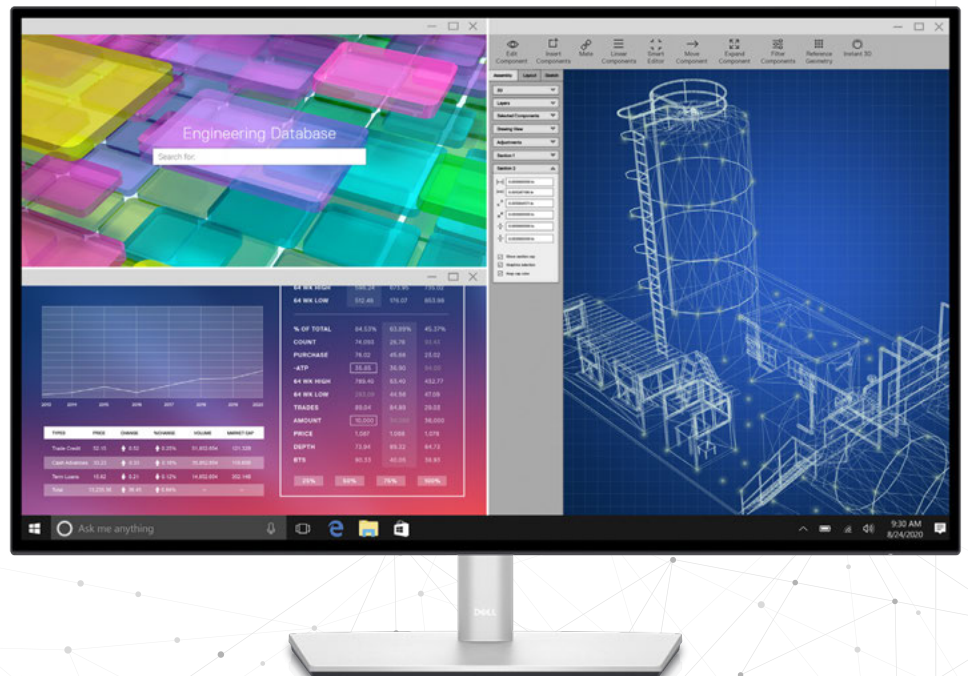

U2723QE, U3223QE

Enhanced productivity

Dell Display Manager enhances everyday productivity through comprehensive management tools, giving you optimal front of screen experience, efficient display management, and easy, effortless multitasking.

Productive at every level

Easy Arrange allows you to easily tile multiple applications across one or more screens with 38 pre-set window partitions and the ability to personalize up to five windows, giving you improved multitasking abilities.

The key to convenience

Shortcut keys can save you even more time, letting you easily configure your display management settings so you can get to work faster.

Seamless transitions

The auto-restore feature remembers where you left off, so applications will go back to where you left them, even after you've unplugged.

Expanded compatibility

With support for multiple operating systems⁷, Dell Display Manager helps you stay productive however you work.

More ways to manage

Asset management reports allow IT managers to quickly capture and track monitor information as well as configure multiple monitors at once through a single setup.

Learn more about [Dell Display Manager](#).