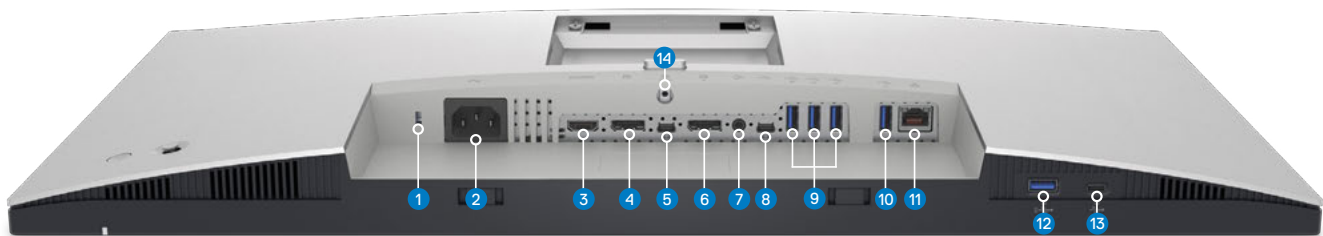

ULTRASHARP 32 4K USB-C HUB MONITOR - U3223QE TECHNICAL SPECIFICATION

WEIGHT (PANEL ONLY - FOR VESA MOUNT)	5.65 kg 12.46 lb
WEIGHT (WITH STAND ASSEMBLY AND CABLES)	10.36 kg 22.84 lb
WEIGHT (WITH PACKAGING)	14.49 kg 31.94 lb
SECURITY	Security lock slot** (cable lock sold separately) Anti-theft stand lock slot (to panel)
COMPLIANT STANDARDS	· ENERGY STAR® Certified Monitor · EPEAT® Gold registered where applicable · RoHS Compliant · TCO Certified Edge · BFR/PVC Free (Halogen-free) (excluding external cables) · Arsenic-Free glass and Mercury-Free for the panel only
FLAT PANEL MOUNT INTERFACE	VESA mounting holes (100 mm x 100 mm - behind attached VESA Cover)
TEMPERATURE RANGE	Operating: 0°C to 40°C (32°F to 104°F) Non-operating: -20°C to 60°C (-4°F to 140°F)
HUMIDITY RANGE	Operating: 10% to 80% (non-condensing) Non-Operating: 5% to 90% (non-condensing) - Storage and Shipping
ALTITUDE	Operating: 5000 m (16404 ft) max Non-Operating: 12192 m (40000 ft) max
VOLTAGE REQUIRED	100 VAC to 240 VAC/ 50 Hz or 60 Hz+3 Hz/2.7 A (typical)
POWER CONSUMPTION NORMAL OPERATION	0.2 W (Off Mode) 0.3 W (Standby Mode) 29.4 W (On Mode) 220 W (Max)
WHAT'S INCLUDED	Monitor, Stand Riser, Stand Base 1 x Power cable 1 x Type-C (C-C cable) - 1 m 1 x DP cable (DP to DP) - 1.8 m 1 x super speed USB (Type-A to Type-C) Factory calibration report Quick setup guide Safety, Environmental and Regulatory Information

PORTS AND SLOTS

1 Security lock slot**	6 DisplayPort (out)	10 Super speed USB 10Gbps (USB 3.2 Gen 2) Type-A Downstream port with Power Charging	13 USB-C Downstream port (10Gbps, 15W)
2 Power connector	7 Audio line-out port	11 RJ45 port	14 Stand lock
3 HDMI port	8 USB-C Upstream port (data only)		
4 DisplayPort	9 Super speed USB 10Gbps (USB 3.2 Gen 2) Type-A Downstream port		
5 USB-C Upstream port (video and data, up to 90W power delivery)