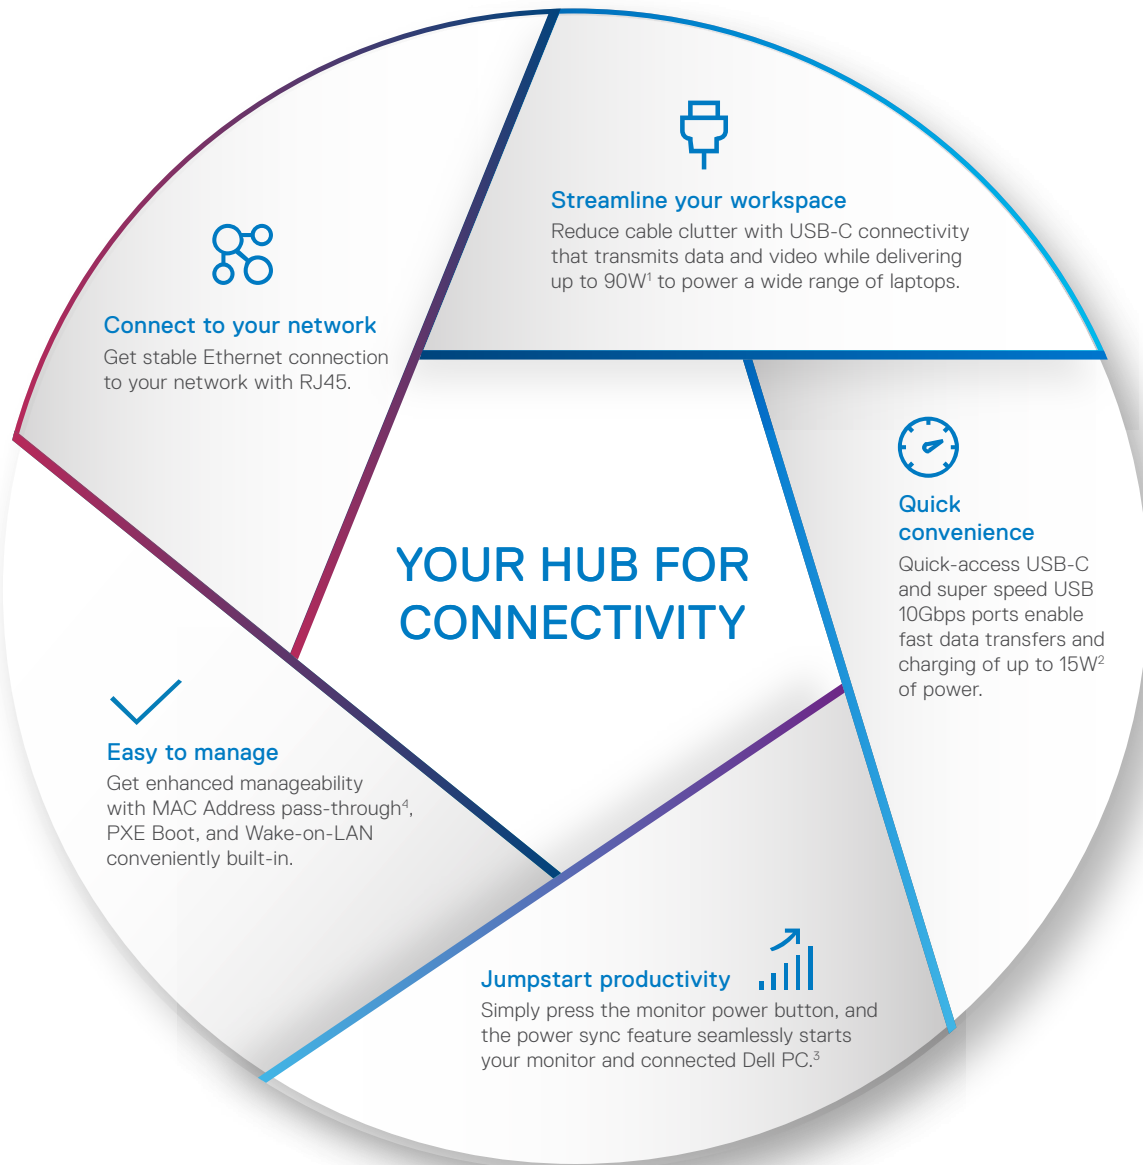

U2723QE, U3223QE

Connectivity that drives productivity

These USB-C Hub monitors offer extensive connectivity options including USB-C (up to 90W power delivery), RJ45 for wired Ethernet access, super speed USB for fast data transfers, and more.