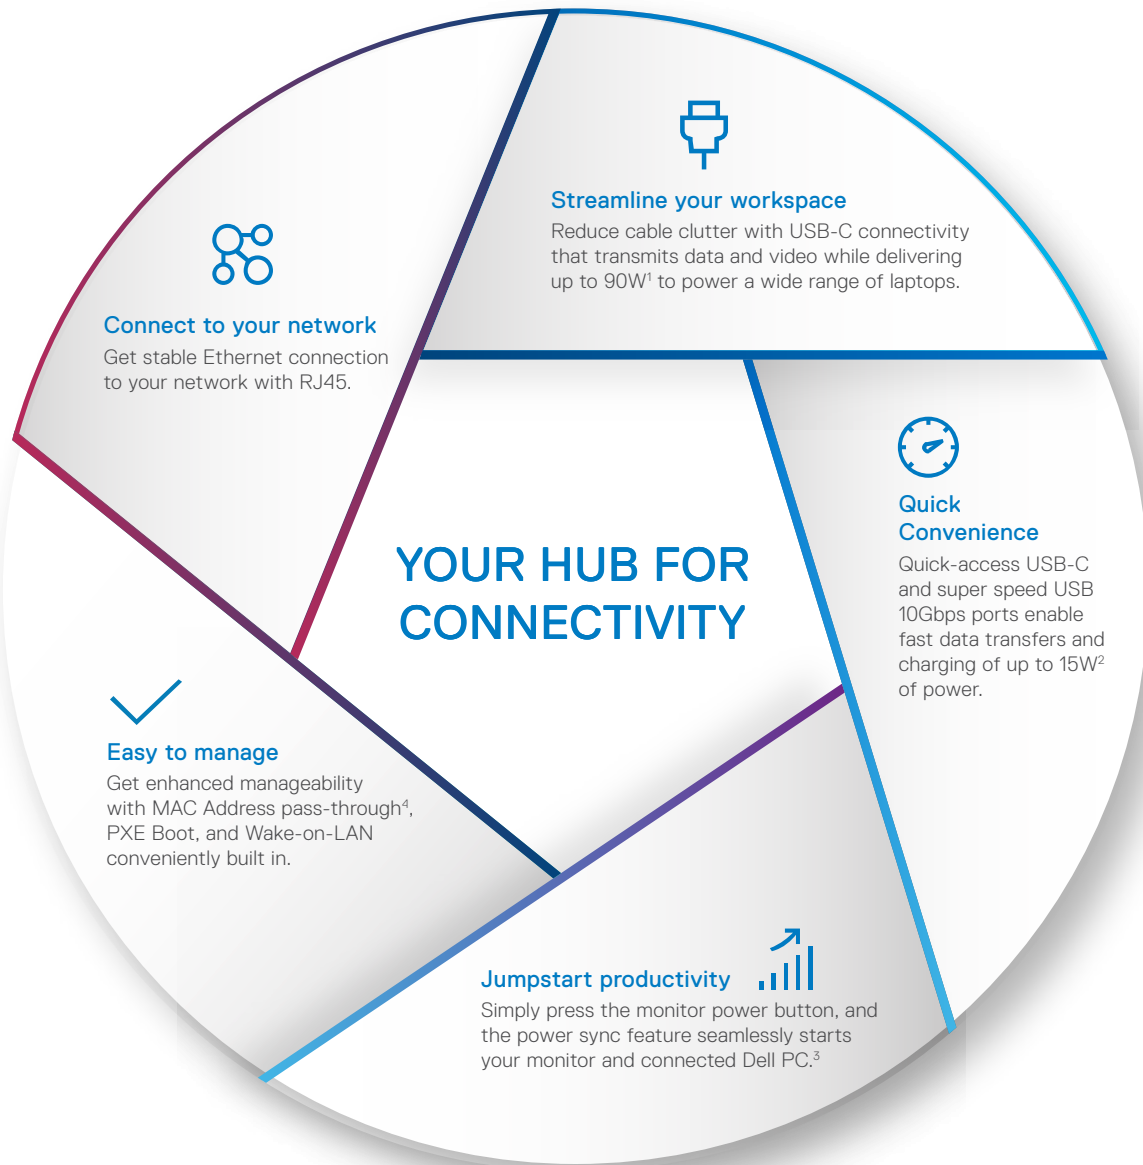

U3223QZ

Connectivity that drives productivity

USB-C Hub monitors offer extensive connectivity options including USB-C (up to 90W power delivery), RJ45 for wired Ethernet access, super speed USB for fast data transfers, and more.