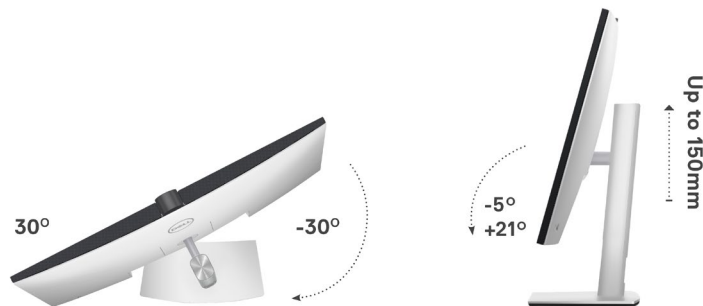

Work comfortably

Experience made-for-you comfort by tilting, swiveling and adjusting the height of your monitor (150mm max).