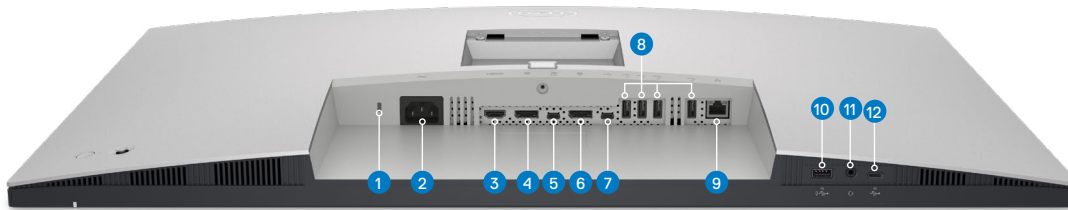

PORTS AND SLOTS

- 1 Security lock slot¹¹
- 2 Power connector
- 3 HDMI 2.0

- 4 Display Port 1.4
- 5 USB-C upstream (DP 1.4, 90W PD)
- 6 DisplayPort (out)

- 7 USB-C Upstream
- 8 USB-A downstream (super speed 10Gbps)
- 9 RJ45

- 10 USB-A downstream (BC 1.2 with power charging, super speed 10Gbps)
- 11 Headphone/microphone combo jack
- 12 USB-C downstream (15W PD, super speed 10Gbps)