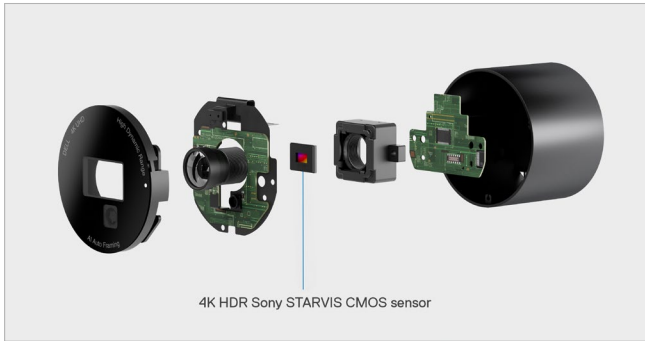

U3223QZ

Connect like you're there

Make the world take notice

The intelligent webcam includes a 4K HDR Sony STARVIS™ CMOS sensor and multi-element lens to deliver crystal clear images.

...

Communicate clearly with built-in dual echo cancellation mics and two 14W speakers well positioned for optimal hearing.

...

Certified for Microsoft Teams, you can join meetings and respond to notifications with a touch of the quick access control panel.

Look great, always.

Experience automatic focus with AI auto framing, true color even in harsh lighting with Digital Overlap HDR, and images without motion blur with 3D/2D Video Noise Reduction. Design how you want others to see you by customizing your webcam settings via Dell Peripheral Manager.

...

Record and playback high quality video content in 4K at 30 frames per second (fps), or FHD at either 30 or 60 fps.

...

Tilt the adjustable camera (0-20°) to the angle you want and customize how much show of your surroundings by adjusting the field of view to 65°, 78°, 90°.

Effortless security

Dell ExpressSign-in which detects your presence when you're close by and uses Windows Hello™ to log you in automatically. It locks your PC when you walk away.

...

Camera disable automatically opens and closes the camera shutter by syncing to video conferencing applications.

...

The mute and camera disable touch sensors at the front add an extra layer of security.

Dell Peripheral Manager is available for download on dell.com/support/dpem, compatible with Windows 10 and above. Visit the site for a full compatibility list and OS support.