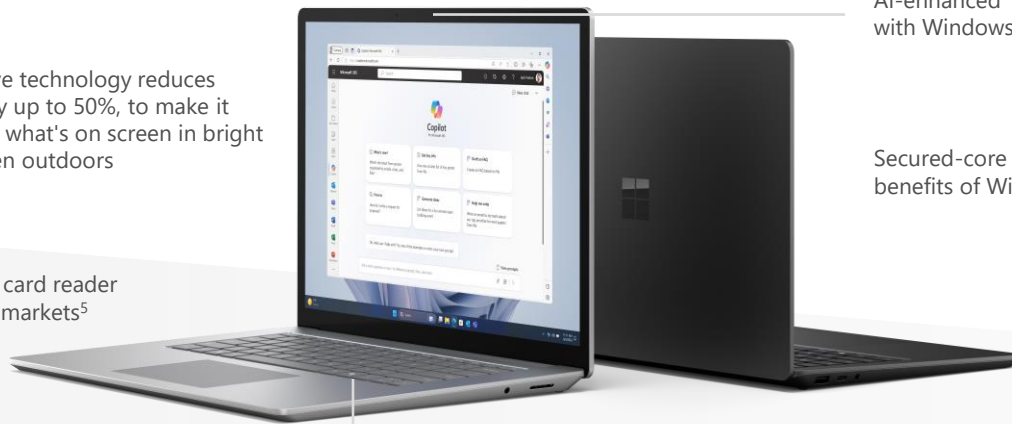

Experience Copilot in Windows 11 Pro* and Microsoft Copilot for Microsoft 365¹ in ways only Surface can create, with detailed support for inclusive styles of work.

A sleek and durable Microsoft design

Surface Laptop 6 will surpass expectations: meticulously crafted, designed for longevity, and featuring collaborative tools and AI-driven features.

Multi-layered security and manageability

Windows 11's industry-leading security safeguards sensitive data, and remote management provides protection at every layer—hardware, firmware, application, cloud, and identity.

Intel® Core™ Ultra H-series processors with up to 2x faster performance⁴

Anti-reflective technology reduces reflections by up to 50%, to make it easier to see what's on screen in bright light and even outdoors

Up to 19 hours of battery life² and supported fast charging³

AI-enhanced 1080p HD Studio Camera with Windows Studio Effects

Secured-core PC designed to elevate the benefits of Windows 11 security

Optional integrated smart card reader on select models in select markets⁵

Multitasking with Surface Laptop 6 and Windows 11 Pro AI experiences, intelligent workflows, and unmatched personalization

New Copilot key⁶ for quick access to Copilot in Windows 11 Pro*

Simplified repairs and replaceable parts including the motherboard and battery⁷

Omnisonic® Speakers with Dolby® Atmos⁸ and dual Studio Mics with voice focus⁹